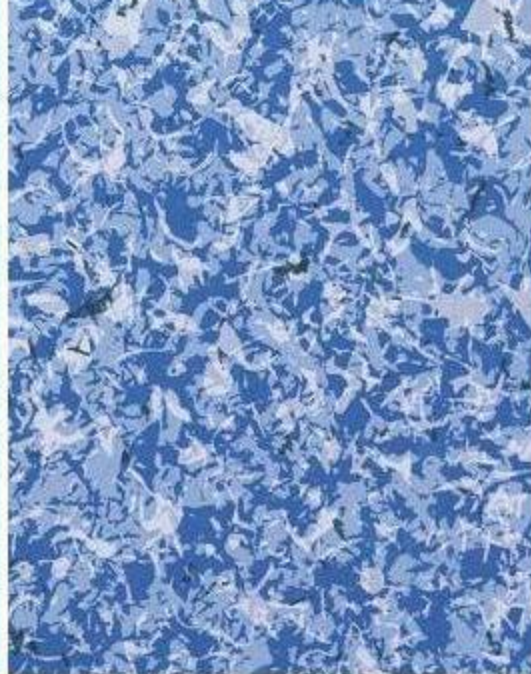

***Crystal Reef
Beaded Only***

***Tropical Lagoon
Beaded Only***

***Sea Mist Full Print
Overlap Only***

~~***Tide Water Full Print
Overlap Only***~~

***Stoney Creek Full Print
Overlap Only***

***Plain Blue
Overlap Only***

*Sunsetcove Full Print
Overlap Expandable*

*Capri Full Print
Overlap Expandable*

*Montego Bay Print Floor
Overlap Only*