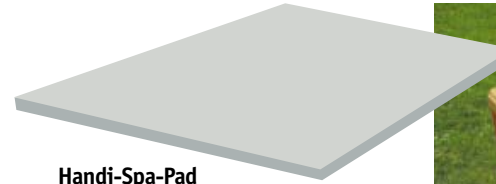

Handi-Spa-Pad

Model #SP3248
Dimensions: 32" x 48" x 2"

- Durable pad for spa placement
- Speeds installation
- Eliminates need to pour concrete
- Pads lock together with built-in connectors
- Six pads will form an 8' x 8' pad
- 1 year full replacement warranty
- Add additional pads as needed to increase overall pad size
- Packed 3 pads per carton or 21 bulk per pallet