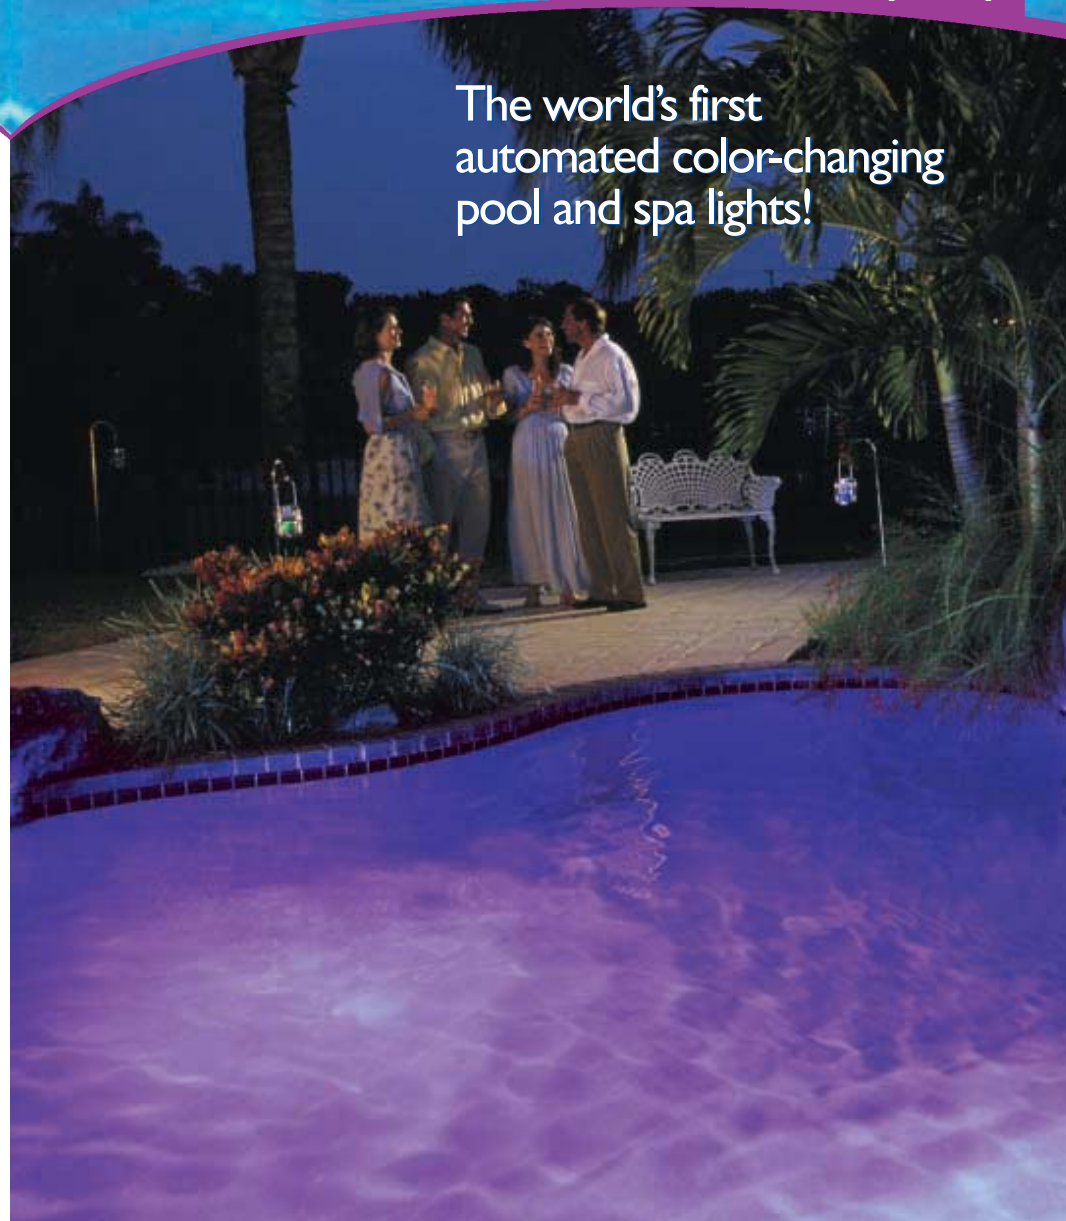

The world's first automated color-changing pool and spa lights!

2104 Part #PI-561
Printed in USA ©Pentair Pool Products, Inc.