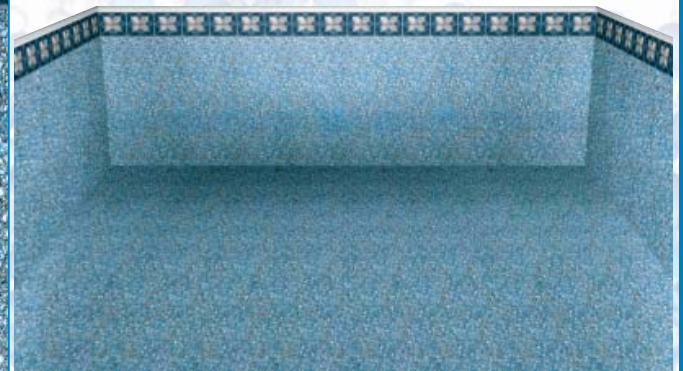

2003

TRUE-FIT

LINERS

Inground • Above Ground • Onground • Replacement Liners For All Makes • Special Liners • Computer Designed

The Kafko Quality

- Kafko offers premium pool liners designed to withstand harsh environments.
- Kafko vinyl is manufactured with bleach resistant inks and UV inhibitors to protect against fading and sun damage.
- Liners are equipped with algae inhibitors, which aid normal sanitizers to protect Kafko liners for a long life.
- Available in 20 gauge and 30 gauge. Also available as 30/20 blend, only if pattern is offered in 20 gauge and 30 gauge.
- Kafko True-Fit liners are manufactured under strict Quality Control Procedures to ensure exact fit.
- Available in a wide array of styles and custom designed shapes.
- New or replacement liners are available; restyle your backyard!

Certain patterns may be exclusive to geographic location.

Premium Collection

CAYMAN TILE REEF

available in 20 Gauge / 30 Gauge

SUNFLOWER TILE MOSAIC

available in 20 Gauge / 30 Gauge

INDIGO TILE INDIGO

available in 20 Gauge / 30 Gauge