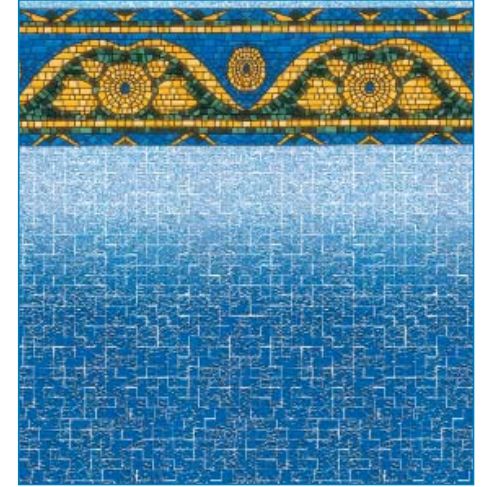

Twilight Tile
Splash Floor

20 Gauge / 30 Gauge

Premium Collection

Cottage Tile
Pebble Floor

20 Gauge / 30 Gauge

Mosaic Tile
Laguna Floor

20 Gauge

Spanish Tile
Reef Floor

20 Gauge / 30 Gauge

Premium Collection

Gray Lancashire Tile
Pebble Floor

20 Gauge / 30 Gauge

Canteberry Tile
Pebble Floor

20 Gauge / 30 Gauge

Caribbean Tile
Blue Coral Floor

30 Gauge