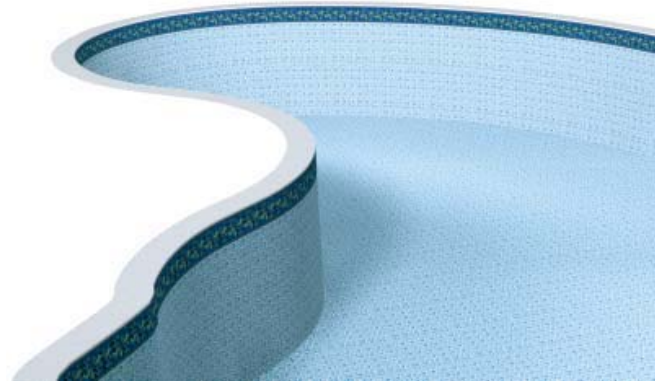

2003

TRUE-FIT

LINERS

Inground • Above Ground • Onground • Replacement Liners For All Makes • Special Liners • Computer Designed

The Kafko Quality

- Kafko offers premium pool liners designed to withstand harsh environments.
- Kafko vinyl is manufactured with bleach resistant inks and UV inhibitors to protect against fading and sun damage.
- Liners are equipped with algae inhibitors, which aid normal sanitizers to protect Kafko liners for a long life.
- Available in 20 gauge and 30 gauge. Also available as 30/20 blend, only if pattern is offered in 20 gauge and 30 gauge.
- Kafko True-Fit liners are manufactured under strict Quality Control Procedures to ensure exact fit.
- Available in a wide array of styles and custom designed shapes.
- New or replacement liners are available; restyle your backyard!

Certain patterns may be exclusive to geographic location.

Premium Collection

CAYMAN TILE REEF

available in 20 Gauge / 30 Gauge

SUNFLOWER TILE MOSAIC

available in 20 Gauge / 30 Gauge

INDIGO TILE INDIGO

available in 20 Gauge / 30 Gauge

Premium Collection

SAVANNAH TILE REEF

available in 20 Gauge / 30 Gauge

BLUE LANCASHIRE TILE SHALE

available in 20 Gauge / 30 Gauge

Sunburst Tile
Mosaic Floor

20 Gauge / 30 Gauge

Premium Collection