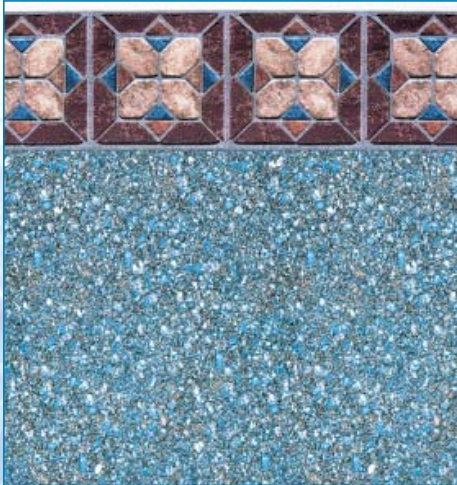

Certain patterns may be exclusive to geographic location.

Premium Collection

CAYMAN TILE REEF

available in 20 Gauge / 30 Gauge

SUNFLOWER TILE MOSAIC

available in 20 Gauge / 30 Gauge

INDIGO TILE INDIGO

available in 20 Gauge / 30 Gauge

Premium Collection

SAVANNAH TILE REEF

available in 20 Gauge / 30 Gauge

BLUE LANCASHIRE TILE SHALE

available in 20 Gauge / 30 Gauge

Sunburst Tile
Mosaic Floor

20 Gauge / 30 Gauge

Premium Collection

Twilight Tile
Splash Floor

20 Gauge / 30 Gauge

Premium Collection

Cottage Tile
Pebble Floor

20 Gauge / 30 Gauge

Mosaic Tile
Laguna Floor

20 Gauge

Spanish Tile
Reef Floor

20 Gauge / 30 Gauge

Premium Collection

Gray Lancashire Tile
Pebble Floor

20 Gauge / 30 Gauge

Canteberry Tile
Pebble Floor

20 Gauge / 30 Gauge

Caribbean Tile
Blue Coral Floor

30 Gauge