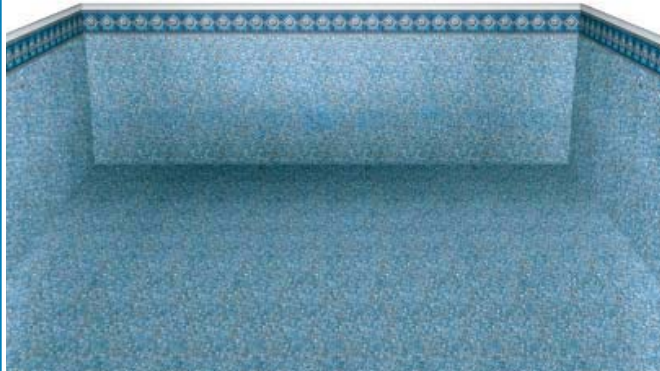

2003

TRUE-FIT

LINERS

Inground • Above Ground • Onground • Replacement Liners For All Makes • Special Liners • Computer Designed

The Kafko Quality

- Kafko offers premium pool liners designed to withstand harsh environments.
- Kafko vinyl is manufactured with bleach resistant inks and UV inhibitors to protect against fading and sun damage.
- Liners are equipped with algae inhibitors, which aid normal sanitizers to protect Kafko liners for a long life.
- Available in 20 gauge and 30 gauge. Also available as 30/20 blend, only if pattern is offered in 20 gauge and 30 gauge.
- Kafko True-Fit liners are manufactured under strict Quality Control Procedures to ensure exact fit.
- Available in a wide array of styles and custom designed shapes.
- New or replacement liners are available; restyle your backyard!

All Kafko prints are copyright and industrial patent design protected.

Color of material may vary.

Ask to see an actual sample.

Seamlines are more visible on patterns that are printed on white base material.

Certain patterns may be exclusive to geographic location.

Premium Collection

CAYMAN TILE REEF

available in 20 Gauge / 30 Gauge

SUNFLOWER TILE MOSAIC

available in 20 Gauge / 30 Gauge

INDIGO TILE INDIGO

available in 20 Gauge / 30 Gauge

Premium Collection

SAVANNAH TILE REEF

available in 20 Gauge / 30 Gauge

BLUE LANCASHIRE TILE SHALE

available in 20 Gauge / 30 Gauge

Sunburst Tile
Mosaic Floor

20 Gauge / 30 Gauge

Premium Collection