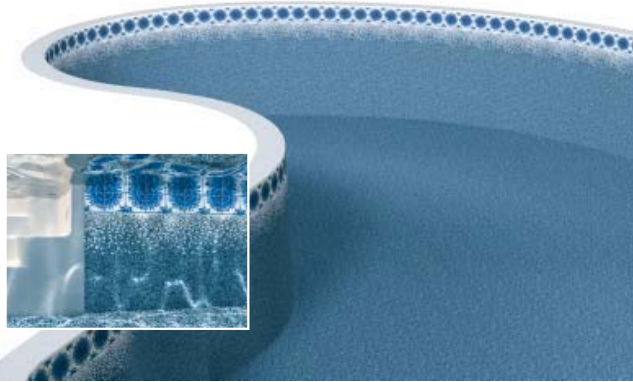

2003

TRUE-FIT

LINERS

Inground • Above Ground • Onground • Replacement Liners For All Makes • Special Liners • Computer Designed

The Kafko Quality

- Kafko offers premium pool liners designed to withstand harsh environments.
- Kafko vinyl is manufactured with bleach resistant inks and UV inhibitors to protect against fading and sun damage.
- Liners are equipped with algae inhibitors, which aid normal sanitizers to protect Kafko liners for a long life.
- Available in 20 gauge and 30 gauge. Also available as 30/20 blend, only if pattern is offered in 20 gauge and 30 gauge.
- Kafko True-Fit liners are manufactured under strict Quality Control Procedures to ensure exact fit.
- Available in a wide array of styles and custom designed shapes.
- New or replacement liners are available; restyle your backyard!

Certain patterns may be exclusive to geographic location.

Premium Collection

CAYMAN TILE REEF

available in 20 Gauge / 30 Gauge

SUNFLOWER TILE MOSAIC

available in 20 Gauge / 30 Gauge

INDIGO TILE INDIGO

available in 20 Gauge / 30 Gauge

Premium Collection

SAVANNAH TILE REEF

available in 20 Gauge / 30 Gauge

BLUE LANCASHIRE TILE SHALE

available in 20 Gauge / 30 Gauge

Sunburst Tile
Mosaic Floor

20 Gauge / 30 Gauge

Premium Collection