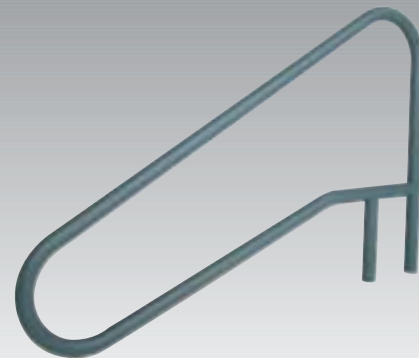

Ladders
and Rails

SUPERIOR

PARTNER WITH THE LEADER

For over 70 years, S.R. Smith has created superior deck equipment for swimming pools. We create strong, high-quality rails and ladders that have proven to meet the needs of any commercial pool facility. We offer dozens of ladders and rails in standard configurations and we can create any custom rail you need—even powder-coated in colors to match facility décor! S.R. Smith has the ladders and rails you need.

S.R. Smith
COMMERCIAL

888.677.7776

www.srsmith.com

SUPERIOR

For over 70 years we have been making ladders and rails that continue to stand the test of time. We know every facility has different needs so we offer rails and ladders in a variety of sizes and wall thickness—choose .065", .109" or .145"—we give you the superior quality you expect.

SAFE

All of our ladders and rails were designed with safety in mind. From ladder treads made of tough Cicolac with a slip-resistant design to safety steps with side skirts that protect against entrapment, our features encourage safety in every area of your aquatic facility

SMOOTH

Our ladders and rails feel different because they are different. Our high quality type 304 and marine grade stainless steel is bent, welded and polished using the latest technological advances to give all of our ladders and rails a super-smooth, mirror finish that will leave a lasting impression with your pool users.