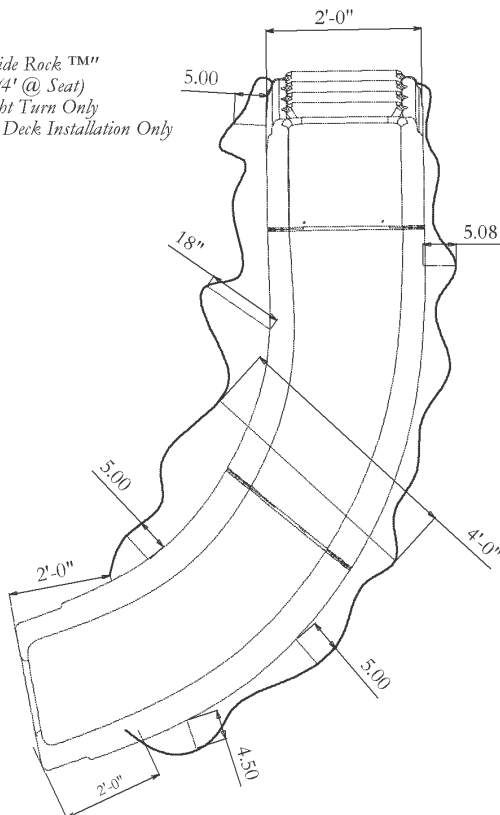

Custom Powder Coated Colors = White -1; Earth: -3;
Copper Vein: -4; Hammertone Gray: -6; Light Gray: -9
(add custom color code behind part # when ordering)

Boulder Springs Rock Colors = Sandstone: -20;
Slate Gray: -21; Light Granite: -22; Sunset Red: -23
(add custom color code behind part # when ordering)

**Slide Rock™ Footprint for
RIGHT Turn Only Slide**